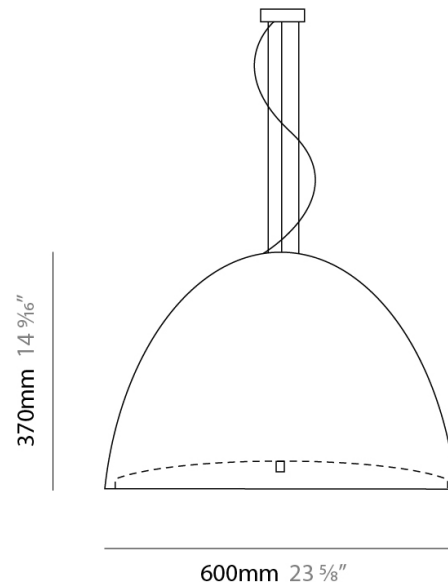

WILLY SUSPENSION

D81344

GENERAL

Series: Willy _____

Brand: Panzeri _____

Division: Design _____

Mounting Type: Suspension _____

Mounting Location: Ceiling _____

Subcategory: Pendant _____

PHYSICAL

Shape: Bell _____

Diameter (mm): 600 _____

Diameter (in): 23 ⁵/₈ _____

Height (mm): 370 _____

Height (in): 14 ⁵/₈ _____

Max. Overall Height (mm): 2370 _____

Max. Overall Height (in): 93 ⁵/₁₆ _____

Light Distribution: Direct _____

Weight (kg): 12.2 _____

Weight (lbs): 27 _____

Diffuser: Metallic Gray Aluminum Dome and Frosted White Glass Bottom Diffuser _____

Fixture Finish: ALU _____

Fixture Material: Aluminum _____

ELECTRICAL

Number of Lamps: 3 _____

Lamp Type: LED Retrofit _____

Bulb Included: Bulb Not Included _____

Total Output Wattage (W): 45 _____

Max. Wattage Per Lamp (W): 15 _____

Lamp Base: E26 _____

Input Voltage (V): 120 _____

Upon Request: 277Vac / GU24 _____

LED

OPTICAL

RATINGS AND CERTIFICATIONS

Certified By: CSA Certified to UL and CSA Standards _____

IP rating: IP20 _____