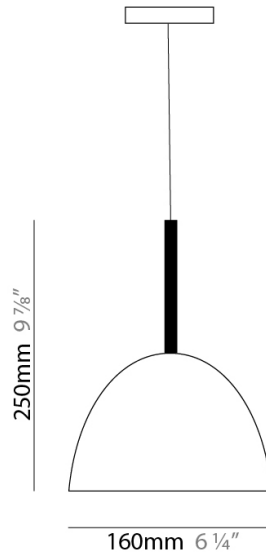

WILLY SUSPENSION

D81060

GENERAL

Series: Willy
Brand: Panzeri
Division: Design
Mounting Type: Suspension
Mounting Location: Ceiling
Subcategory: Pendant

PHYSICAL

Shape: Bell
Diameter (mm): 160
Diameter (in): 6 ¼
Height (mm): 250
Height (in): 9 ⅞
Max. Overall Height (mm): 2250
Max. Overall Height (in): 88 ⅞
Light Distribution: Direct
Weight (kg): 1.23
Weight (lbs): 2.7
Diffuser: Black Blown Glass
Fixture Finish: Metallic Gray
Fixture Material: Metal

ELECTRICAL

Number of Lamps: 1
Lamp Type: LED Retrofit
Lamp Shape: T4
Bulb Included: Bulb Not Included
Total Output Wattage (W): 3
Max. Wattage Per Lamp (W): 3
Lamp Base: G9
Input Voltage (V): 120

LED

OPTICAL

RATINGS AND CERTIFICATIONS

Certified By: CSA Certified to UL and CSA Standards
IP rating: IP20